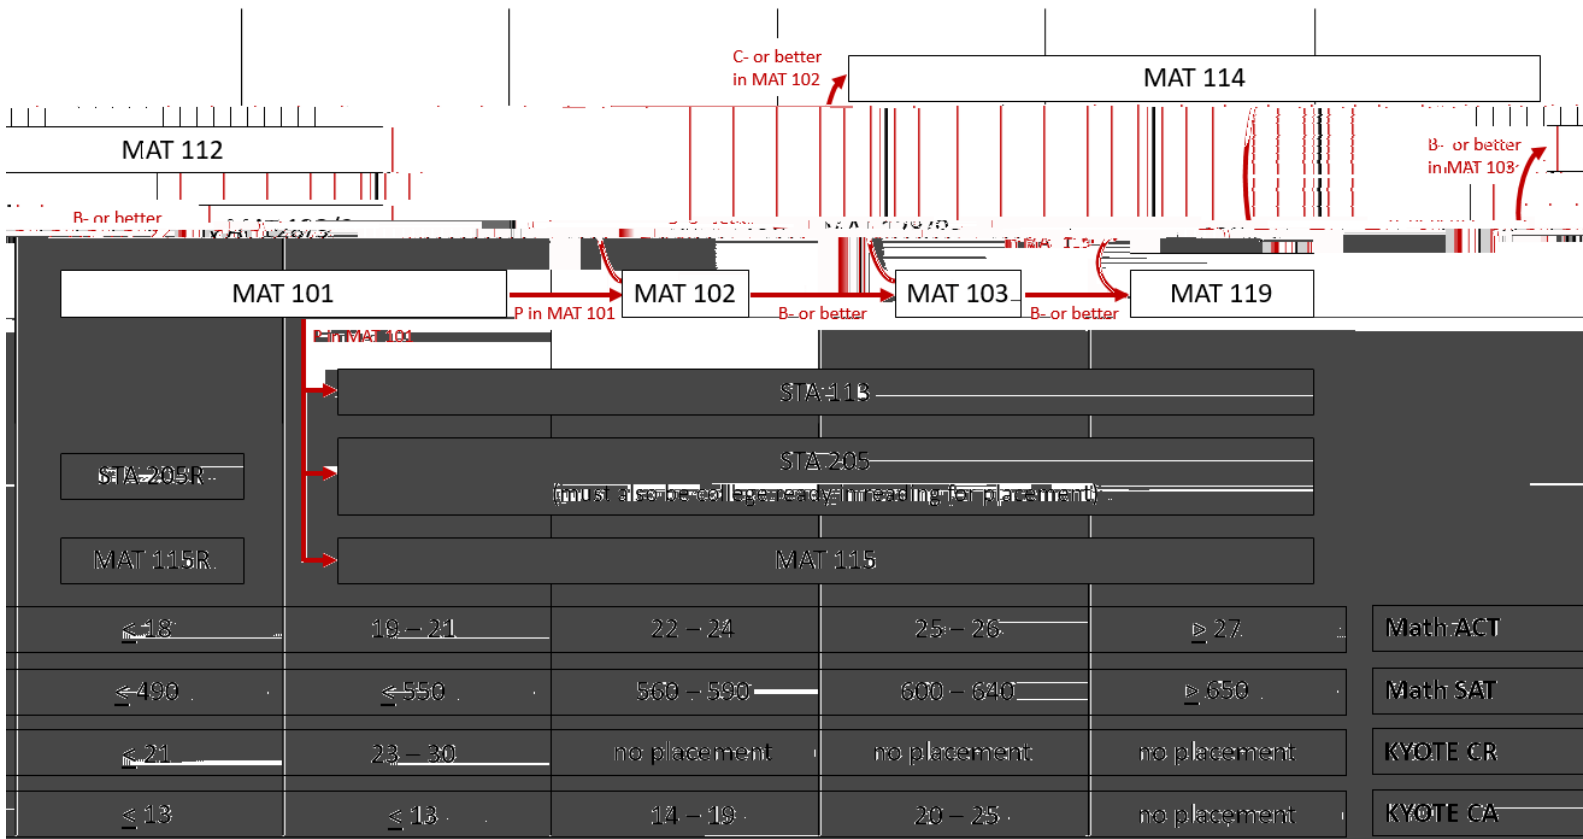

## Placement in MAT/STA Courses – First-Time Freshmen / Transfer Students

**Notes:** MMath PSR of 102 does not necessarily guarantee placement into MAT 114. If registration is blocked, then the student must complete MAT 102 to satisfy the course pre

# Placement in MAT/STA Courses – First-Time Freshmen / Transfer Students

## ACT / SAT / KYOTE Placement